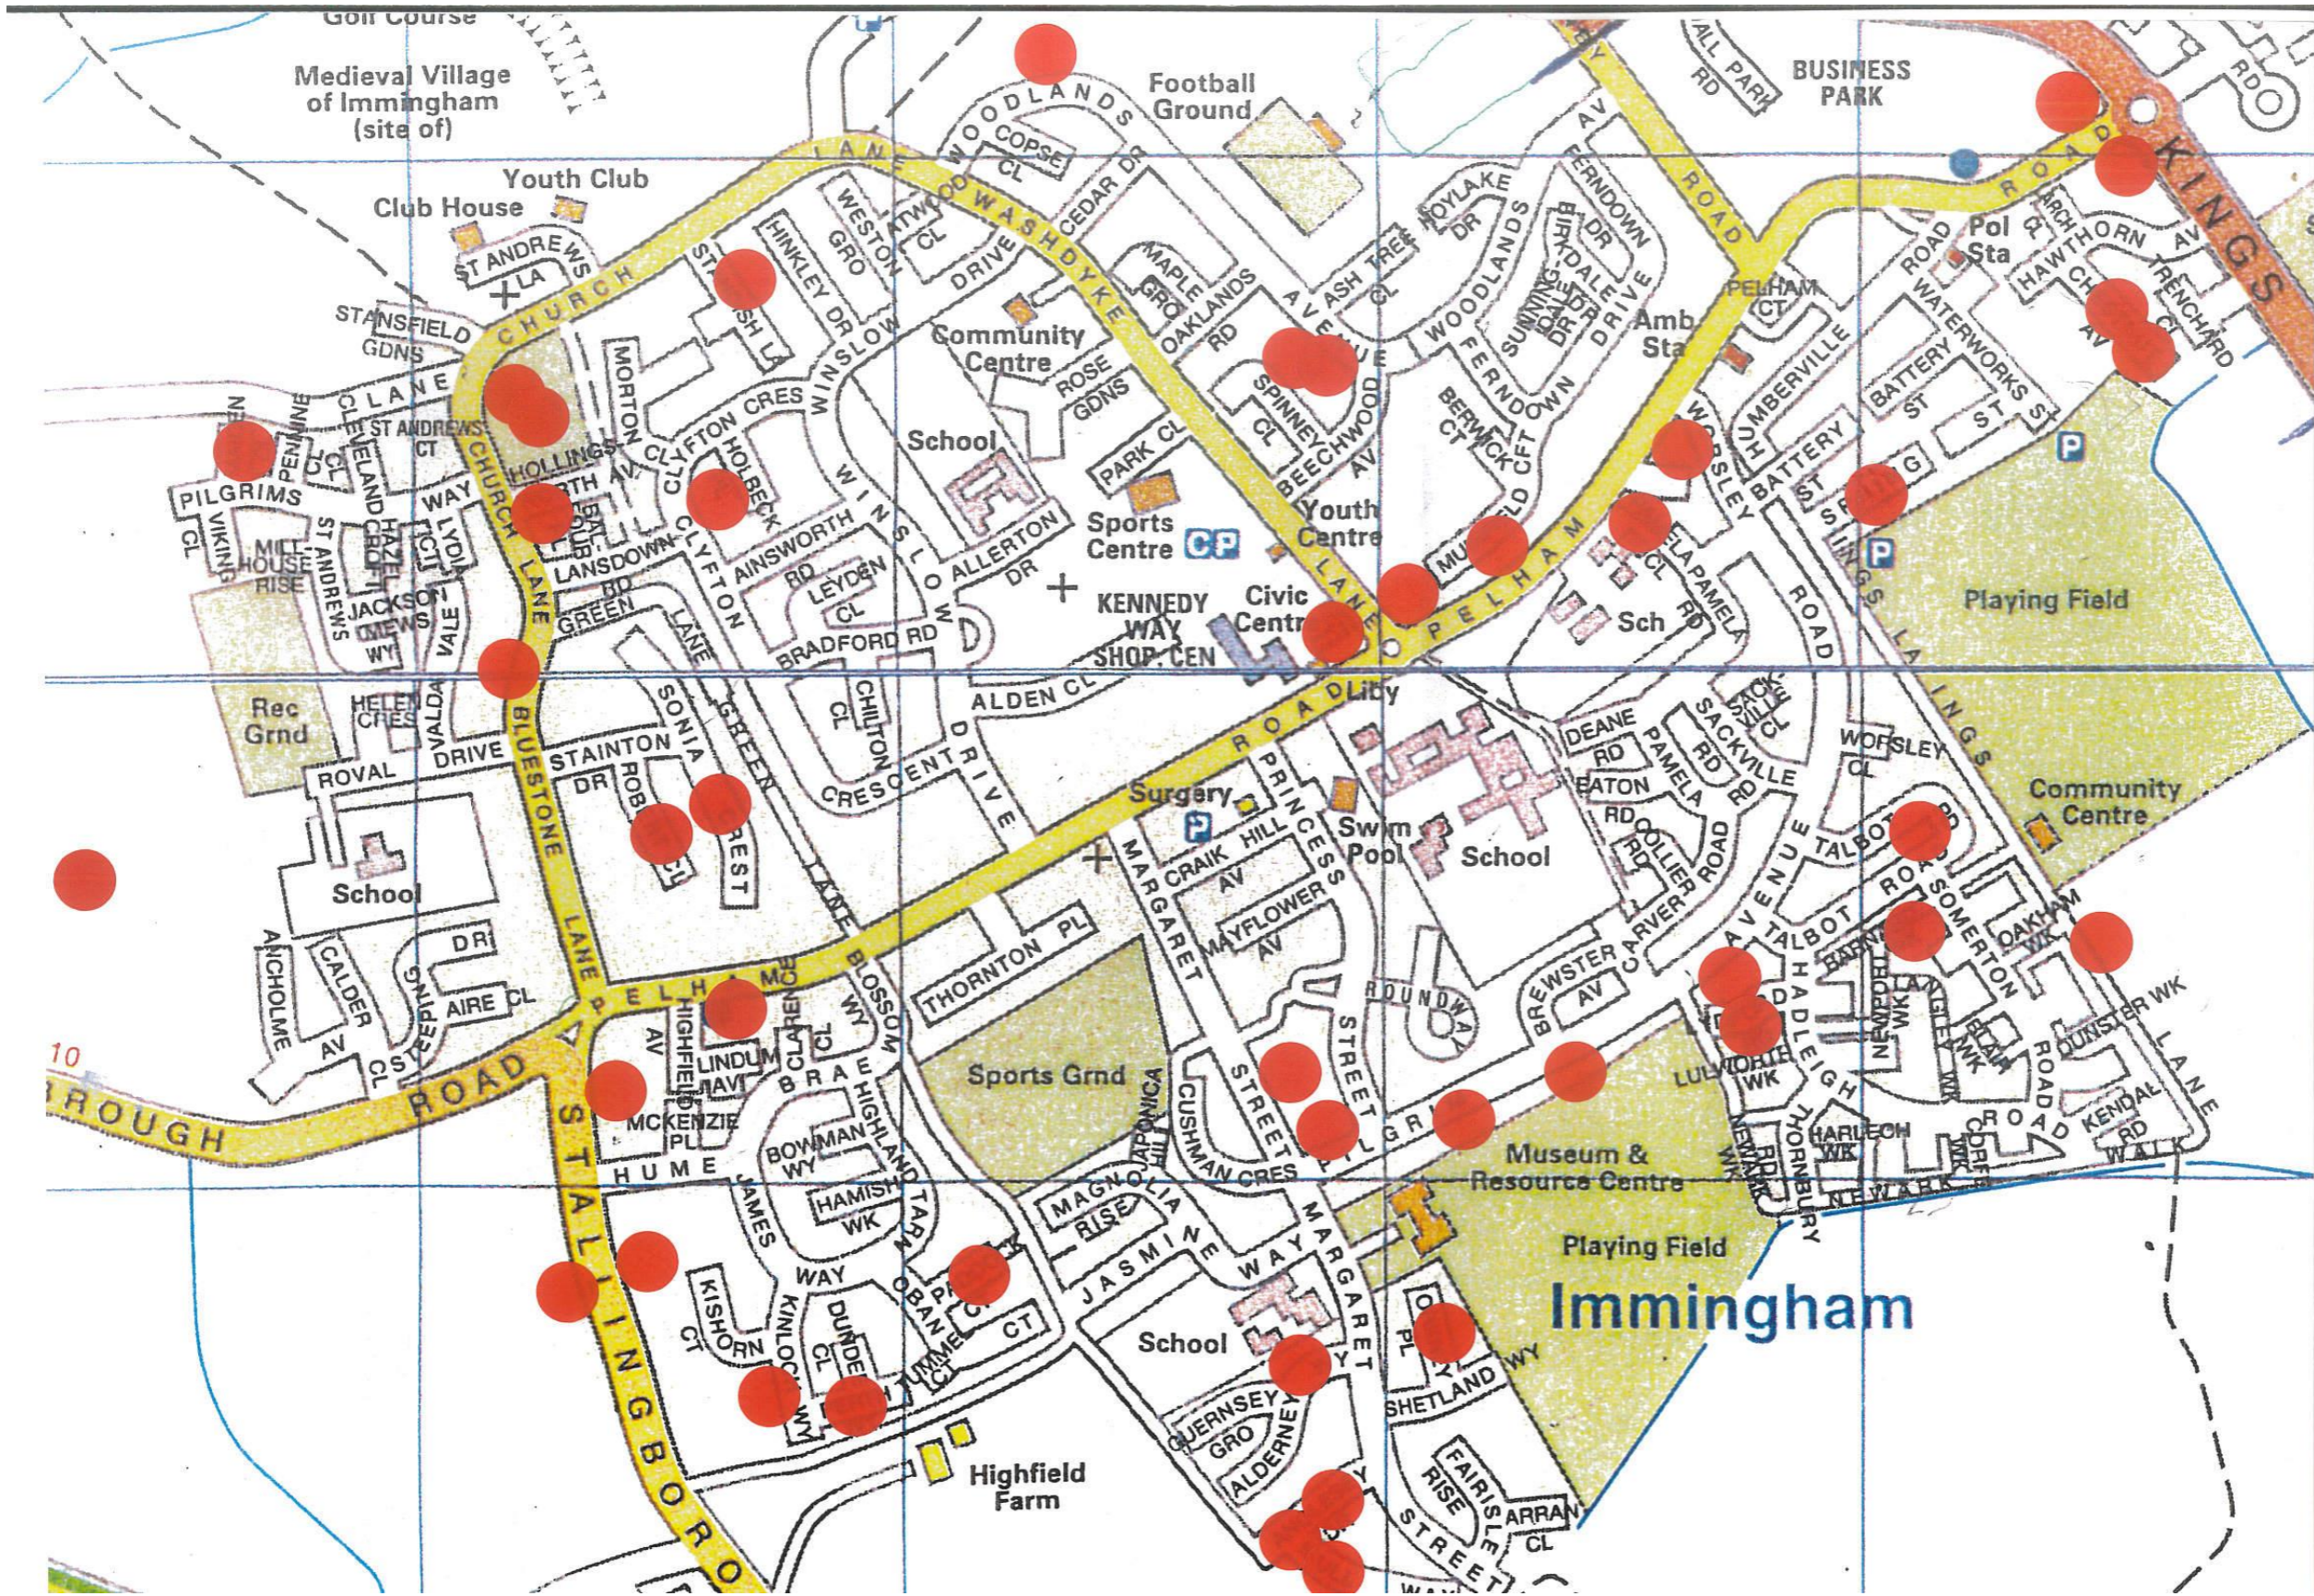

NATIONAL LOTTERY FUNDED

Immingham Scarecrow Festival Map

- Streets Taking Part**
- Alderney Way
 - Anglesey Drive
 - Barnard Walk
 - Bluestone Lane
 - Burton Road
 - Chestnut Avenue
 - Church Lane Monument Garden
 - Clyfton Crescent
 - Ferndown Drive
 - Hollingsworth Avenue
 - Ingslane Immingham
 - Kings Road
 - Kinloch Way
 - Lydford Road
 - Maiden Close
 - Margaret Street
 - Muirfield Croft
 - Mullway
 - Orkney Place
 - Paddock Court
 - Pelham Road
 - Perth Way
 - Pilgrim Avenue
 - Roberts Close
 - Sonja Crest
 - Spinney Close
 - Spring Street
 - Stallingborough Road
 - Standish Lane
 - Talbot Road
 - Woodlands Avenue